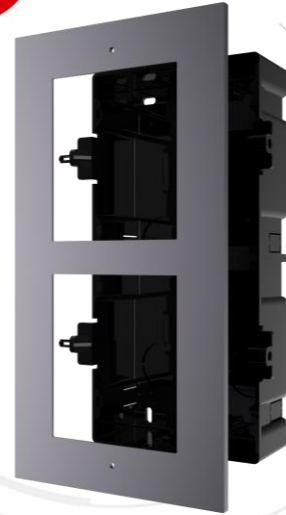

### Key Feature

- Contains gang box, cover, screws, connecting lines, etc.
- Adapts to two-module flush mounting

## Specification

Parameter \ Model	DS-KD-ACF2	
	Cover	Gang Box
Material	Aviation Aluminum	Plastic
Working temperature	-40° C to +60° C (-40° F to 140° F)	
Working humidity	10% to 95%	
Dimension (L x W x D)	236 x 124 x 4 mm (9.29" x 4.88" x 0.16")]	237 x 134 x 56 mm (9.33" x 5.27" x 2.20")